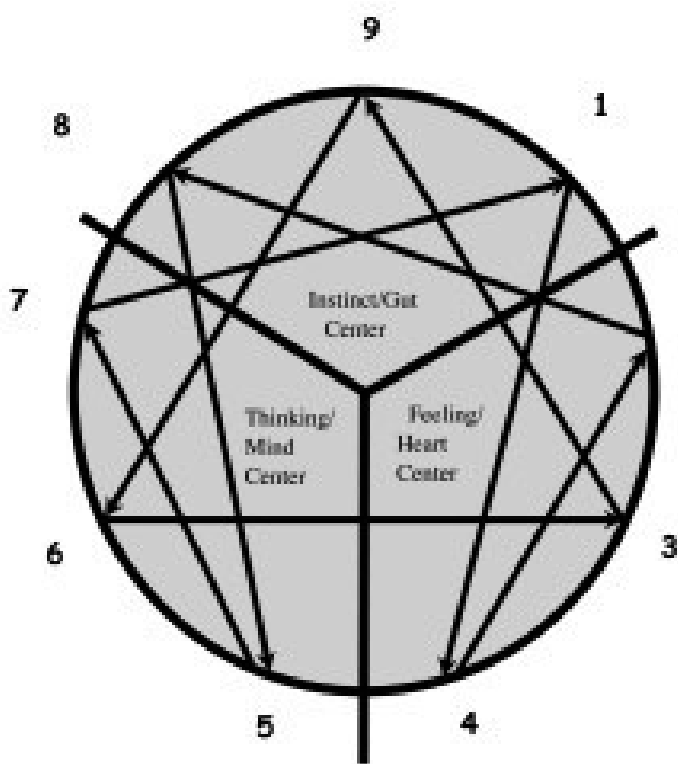

Scholar of the Spirituality of the Enneagram Two-Year Program

- Learn the ancient and recent history, principles, and theory of the Enneagram;
- Gain knowledge of the process of self-assessment and self-inquiry;
- Move towards a greater consciousness, inner healing, and a deeper understanding of your spiritual life;
- Develop an understanding of the academic and spiritual dimensions of the Enneagram in order to convey these methods to others;
- Cultivate a greater sense of compassion and presence through learning the alchemical process of ego and soul integration;
- Practice the principles of the Enneagram when discerning solutions for personal, collective, and global issues;
- Gain experience in working the Enneagram's method of spiritual inquiry with an intimate group of like-minded individuals who form a sacred community, and be able to apply that method in one's own setting.

INSTINCT/BODY/GUT CENTER: In two intensive weekends over two years, we explore the instinct's role in finding our true selves, relieving ego's compulsions and uncovering truth behind the motivating factors that formed our ego. Living out of instinct we can reclaim the essence that has been there all along. The Body Center is the non-verbal consciousness within our physical body. It is a primary portal to the soul's wisdom. Communicating from our instinctual gut, from our DNA and from our physical sensations, this wisdom incarnate serves our needs for survival, healing and wholeness.